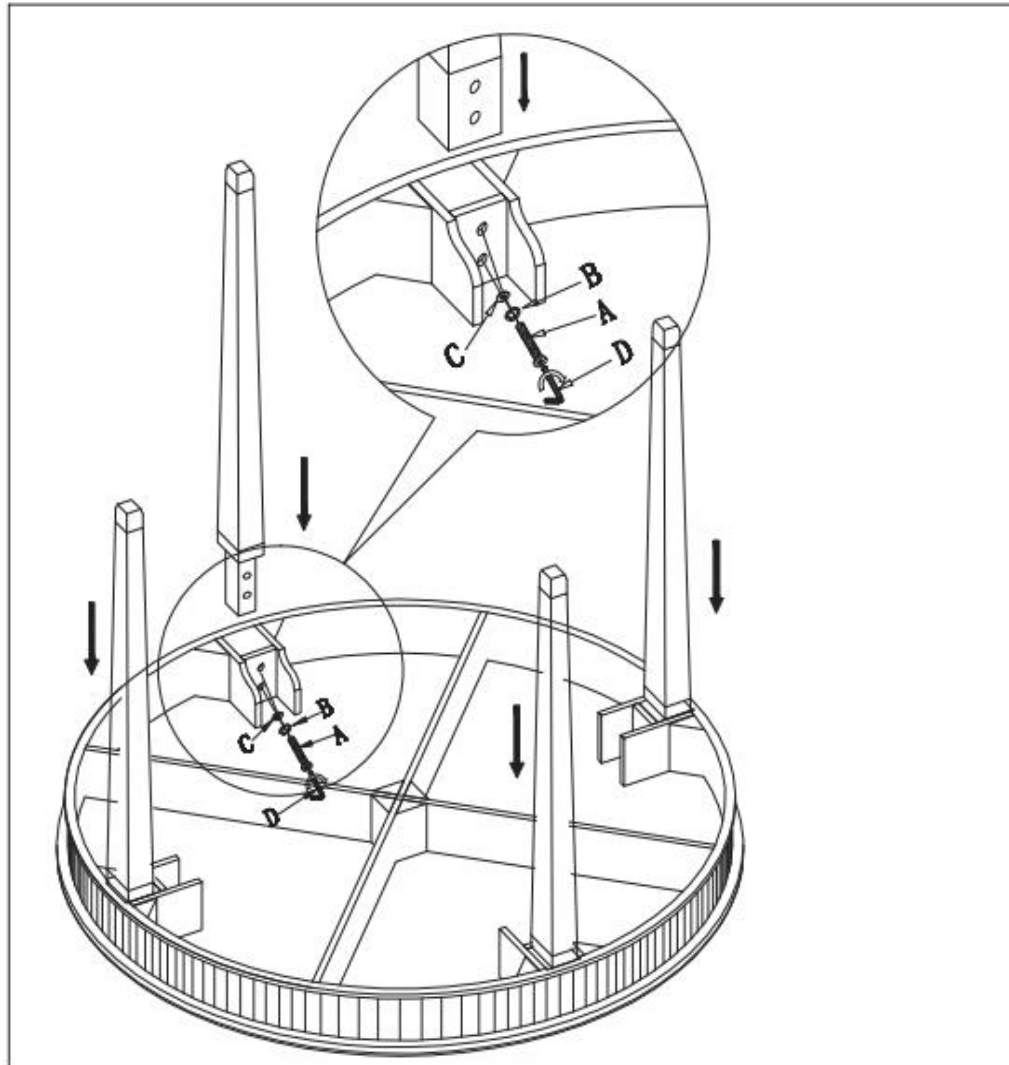

ELEGANT
FURNITURE & LIGHTING™

ITEM#: MF6-1008

ASSEMBLY INSTRUCTION

HARDWARE LIST

No	FIGURE	DESCRIPTION	Q'TY
A		BIGGER HEX BOLT	8
B		SPRING WASHER	8
C		FLAT WASHER	8
D		ALLEN KEY	1